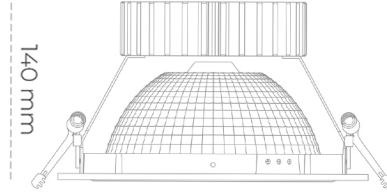

DOWNLIGHT SHERIFF Z 935 20W 55° BLACK PREMIUM WHITE ON/OFF

LED	COB
Light colour	3500 [K] PREMIUM WHITE
CRI	90
Led chip flux	2973 [lm]
Luminous flux	2378 [lm]
System power	20 [W]
Luminaire Efficiency	119 [lm/W]
Beam angle	36°
Controller	ON/OFF
MacAdam	3 SDCM

Downlight LED

LED downlight for drop ceiling installation. Aluminium housing. Glass cover included. Available in white, black and grey. Any RAL palette colour available on enquiry. Reflector beam available: 55°. Maximum power is 37W.

LUMINAIRE

Weight	1,23 [kg]
Protection rating IP , IK , class	IP 20, IK 3,
Luminaire colour	BLACK
Cover	Glass
Operating voltage	220-240V 50-60Hz

Note: All data are typical values. Tolerance of measurements +/-10% System features may change with product improvements due to technical advances.

OPTIONS

RAL colours on enquiry, Casambi on enquiry, DALI on enquiry, Phase-cut dimming on enquiry.

Generated: 26.06.2024

+48 32 388 80 00

www.cora.pl
cora@cora.pl

Street: Ignatza Hakuby 18
41-914 Bytom, Polska