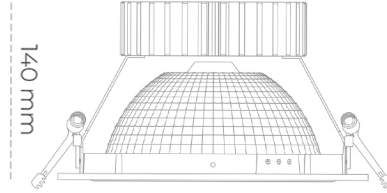

DOWNLIGHT SHERIFF Z 930 35W 55° BLACK PREMIUM WHITE ON/OFF

LED	COB
Light colour	3000 [K] PREMIUM WHITE
CRI	90
Led chip flux	3911 [lm]
Luminous flux	3128 [lm]
System power	35 [W]
Luminaire Efficiency	89 [lm/W]
Beam angle	36°
Controller	ON/OFF
MacAdam	3 SDCM

Downlight LED

LED downlight for drop ceiling installation. Aluminium housing. Glass cover included. Available in white, black and grey. Any RAL palette colour available on enquiry. Reflector beam available: 55°. Maximum power is 37W.

LUMINAIRE

Weight	1,23 [kg]
Protection rating IP , IK , class	IP 20, IK 3,
Luminaire colour	BLACK
Cover	Glass
Operating voltage	220-240V 50-60Hz

Note: All data are typical values. Tolerance of measurements +/-10% System features may change with product improvements due to technical advances.

OPTIONS

RAL colours on enquiry, Casambi on enquiry, DALI on enquiry, Phase-cut dimming on enquiry.

Generated: 16.07.2024

+48 32 388 80 00

www.cora.pl
cora@cora.pl

Street: Ignatza Hakuby 18
41-914 Bytom, Polska