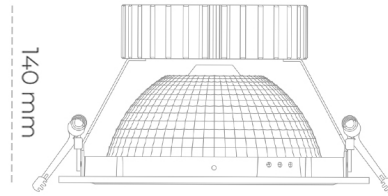

DOWNLIGHT SHERIFF Z 930 23W 55° BLACK PREMIUM WHITE ON/OFF

Article number: N206-K0002-HE930-HA-###-ZC02_600-##-###

| | |
|----------------------|------------------------|
| LED | COB |
| Light colour | 3000 [K] PREMIUM WHITE |
| CRI | 90 |
| Led chip flux | 3403 [lm] |
| Luminous flux | 2722 [lm] |
| System power | 23 [W] |
| Luminaire Efficiency | 118 [lm/W] |
| Beam angle | 36° |
| Controller | ON/OFF |
| MacAdam | 3 SDCM |

Downlight LED

LED downlight for drop ceiling installation. Aluminium housing. Glass cover included. Available in white, black and grey. Any RAL palette colour available on enquiry. Reflector beam available: 55°. Maximum power is 37W.

LUMINAIRE

| | |
|-----------------------------------|------------------|
| Weight | 1,23 [kg] |
| Protection rating IP , IK , class | IP 20, IK 3, |
| Luminaire colour | BLACK |
| Cover | Glass |
| Operating voltage | 220-240V 50-60Hz |