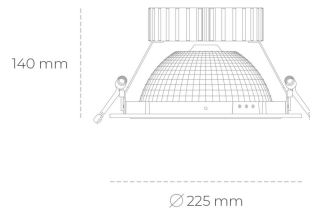

DOWNLIGHT SHERIFF Z 930 21W 55° BLACK PREMIUM WHITE ON/OFF

Article number: N206-K0002-HE930-HA-###-ZC02_550-##-###

LED	COB
Light colour	3000 [K] PREMIUM WHITE
CRI	
Led chip flux	90
Luminous flux	3143 [lm]
System power	2514 [lm]
Luminaire Efficiency	21 [W]
Beam angle	120 [lm/W]
Controller	36°
MacAdam	ON/OFF 3 SDCM

Downlight LED

LED downlight for drop ceiling installation. Aluminium housing. Glass cover included. Available in white, black and grey. Any RAL palette colour available on enquiry. Reflector beam available: 55°. Maximum power is 37W.

LUMINAIRE

Weight	1.23 [kg]
Protection rating IP , IK , class	IP 20, IK 3,
Luminaire colour	BLACK
Cover	Glass
Operating voltage	220-240V 50-60Hz

Note: All data are typical values. Tolerance of measurements +/-10%
System features may change with product improvements due to technical advances.