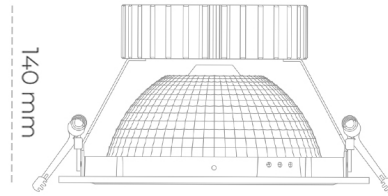

## DOWNLIGHT SHERIFF Z 957 31W 55° BLACK SPECIAL ON/OFF

Article number: N206-K0002-CC957-H8-###-ZC03\_800-##-###

LED	COB
Light colour	5700 [K] SPECIAL
CRI	90
Led chip flux	3934 [lm]
Luminous flux	3147 [lm]
System power	31 [W]
Luminaire Efficiency	102 [lm/W]
Beam angle	36°
Controller	ON/OFF
MacAdam	3 SDCM

### Downlight LED

LED downlight for drop ceiling installation. Aluminium housing. Glass cover included. Available in white, black and grey. Any RAL palette colour available on enquiry. Reflector beam available: 55°. Maximum power is 37W.

### LUMINAIRE

Weight	1,23 [kg]
Protection rating IP , IK , class	IP 20, IK 3,
Luminaire colour	BLACK
Cover	Glass
Operating voltage	220-240V 50-60Hz

Note: All data are typical values. Tolerance of measurements +/-10% System features may change with product improvements due to technical advances.