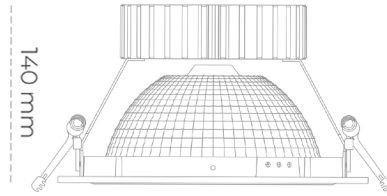

DOWNLIGHT SHERIFF Z 957 27W 55° BLACK SPECIAL ON/OFF

Article number: N206-K0002-CC957-H8-###-ZC02_700-##-###

LED	COB
Light colour	5700 [K] SPECIAL
CRI	90
Led chip flux	3484 [lm]
Luminous flux	2787 [lm]
System power	27 [W]
Luminaire Efficiency	103 [lm/W]
Beam angle	ON/OFF
Controller	3 SDCM
MacAdam	

Downlight LED

LED downlight for drop ceiling installation. Aluminium housing. Glass cover included. Available in white, black and grey. Any RAL palette colour available on enquiry. Reflector beam available: 55°. Maximum power is 37W.

LUMINAIRE

Weight	1,23 [kg]
Protection rating IP , IK , class	IP 20, IK 3,
Luminaire colour	WHITE
Cover	Glass
Operating voltage	220-240V 50-60Hz

Note: All data are typical values. Tolerance of measurements +/-10% System features may change with product improvements due to technical advances.