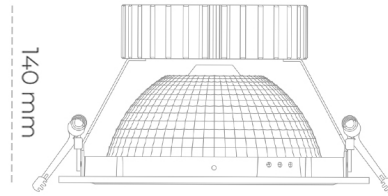

DOWNLIGHT SHERIFF Z 957 25W 55° BLACK SPECIAL ON/OFF

Article number: N206-K0002-CC957-H8-###-ZC02_650-##-###

LED	COB
Light colour	5700 [K] SPECIAL
CRI	90
Led chip flux	3255 [lm]
Luminous flux	2604 [lm]
System power	25 [W]
Luminaire Efficiency	104 [lm/W]
Beam angle	36°
Controller	ON/OFF
MacAdam	3 SDCM

Downlight LED

LED downlight for drop ceiling installation. Aluminium housing. Glass cover included. Available in white, black and grey. Any RAL palette colour available on enquiry. Reflector beam available: 55°. Maximum power is 37W.

LUMINAIRE

Weight	1,23 [kg]
Protection rating IP , IK , class	IP 20, IK 3,
Luminaire colour	BLACK
Cover	Glass
Operating voltage	220-240V 50-60Hz

Note: All data are typical values. Tolerance of measurements +/-10% System features may change with product improvements due to technical advances.