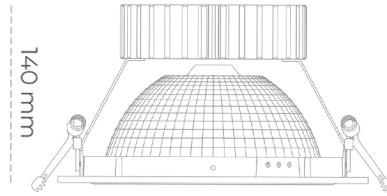

DOWNLIGHT SHERIFF Z 957 21W 55° BLACK SPECIAL ON/OFF

Article number: N206-K0002-CC957-H8-###-ZC02_550-##-###

LED	COB
Light colour	5700 [K] SPECIAL
CRI	90
Led chip flux	2788 [lm]
Luminous flux	2230 [lm]
System power	21 [W]
Luminaire Efficiency	106 [lm/W]
Beam angle	ON/OFF
Controller	3 SDCM
MacAdam	

Downlight LED

LED downlight for drop ceiling installation. Aluminium housing. Glass cover included. Available in white, black and grey. Any RAL palette colour available on enquiry. Reflector beam available: 55°. Maximum power is 37W.

LUMINAIRE

Weight	1,23 [kg]
Protection rating IP , IK , class	IP 20, IK 3,
Luminaire colour	WHITE
Cover	Glass
Operating voltage	220-240V 50-60Hz

Note: All data are typical values. Tolerance of measurements +/-10% System features may change with product improvements due to technical advances.