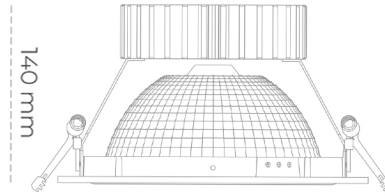

DOWNLIGHT SHERIFF Z 942 35W 55° BLACK MEAT WHITE ON/OFF

Article number: N206-K0002-CC942-H8-###-ZC03_900-##-###

LED	COB
Light colour	4200 [K] MEAT WHITE
CRI	90
Led chip flux	3375 [lm]
Luminous flux	2700 [lm]
System power	35 [W]
Luminaire Efficiency	77 [lm/W]
Beam angle	36°
Controller	ON/OFF
MacAdam	3 SDCM

Downlight LED

LED downlight for drop ceiling installation. Aluminium housing. Glass cover included. Available in white, black and grey. Any RAL palette colour available on enquiry. Reflector beam available: 55°. Maximum power is 37W.

LUMINAIRE

Weight	1,23 [kg]
Protection rating IP , IK , class	IP 20, IK 3,
Luminaire colour	BLACK
Cover	Glass
Operating voltage	220-240V 50-60Hz

Note: All data are typical values. Tolerance of measurements +/-10% System features may change with product improvements due to technical advances.