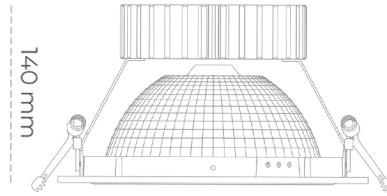

DOWNLIGHT SHERIFF Z 942 14W 55° BLACK MEAT WHITE ON/OFF

Article number: N206-K0002-CC942-H8-###-ZC01_350-##-###

LED	COB
Light colour	4200 [K] MEAT WHITE
CRI	90
Led chip flux	1412 [lm]
Luminous flux	1129 [lm]
System power	14 [W]
Luminaire Efficiency	81 [lm/W]
Beam angle	36°
Controller	ON/OFF
MacAdam	3 SDCM

Downlight LED

LED downlight for drop ceiling installation. Aluminium housing. Glass cover included. Available in white, black and grey. Any RAL palette colour available on enquiry. Reflector beam available: 55°. Maximum power is 37W.

LUMINAIRE

Weight	1,23 [kg]
Protection rating IP , IK , class	IP 20, IK 3,
Luminaire colour	BLACK
Cover	Glass
Operating voltage	220-240V 50-60Hz

Note: All data are typical values. Tolerance of measurements +/-10% System features may change with product improvements due to technical advances.