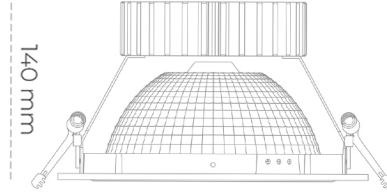

DOWNLIGHT SHERIFF Z 942 10W 55° BLACK MEAT WHITE ON/OFF

LED	COB
Light colour	4200 [K] MEAT WHITE
CRI	90
Led chip flux	1023 [lm]
Luminous flux	818 [lm]
System power	10 [W]
Luminaire Efficiency	82 [lm/W]
Beam angle	36°
Controller	ON/OFF
MacAdam	3 SDCM

Downlight LED

LED downlight for drop ceiling installation. Aluminium housing. Glass cover included. Available in white, black and grey. Any RAL palette colour available on enquiry. Reflector beam available: 55°. Maximum power is 37W.

LUMINAIRE

Weight	1,23 [kg]
Protection rating IP , IK , class	IP 20, IK 3,
Luminaire colour	BLACK
Cover	Glass
Operating voltage	220-240V 50-60Hz

Note: All data are typical values. Tolerance of measurements +/-10% System features may change with product improvements due to technical advances.

OPTIONS

RAL colours on enquiry, Casambi on enquiry, DALI on enquiry, Phase-cut dimming on enquiry.

Generated: 26.06.2024

+48 32 388 80 00

www.cora.pl
cora@cora.pl

Street: Ignatza Hakuby 18
41-914 Bytom, Polska