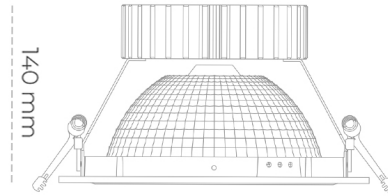

DOWNLIGHT SHERIFF Z 940 19W 55° BLACK HI EFFICIENT ON/OFF

Article number: N206-K0002-BB940-H8-###-ZC01_500-##-###

LED	COB
Light colour	4000 [K] HI EFFICIENT
CRI	90
Led chip flux	3189 [lm]
Luminous flux	2551 [lm]
System power	19 [W]
Luminaire Efficiency	134 [lm/W]
Beam angle	ON/OFF
Controller	3 SDCM
MacAdam	

Downlight LED

LED downlight for drop ceiling installation. Aluminium housing. Glass cover included. Available in white, black and grey. Any RAL palette colour available on enquiry. Reflector beam available: 55°. Maximum power is 37W.

LUMINAIRE

Weight	1,23 [kg]
Protection rating IP , IK , class	IP 20, IK 3,
Luminaire colour	WHITE
Cover	Glass
Operating voltage	220-240V 50-60Hz

Note: All data are typical values. Tolerance of measurements +/-10% System features may change with product improvements due to technical advances.