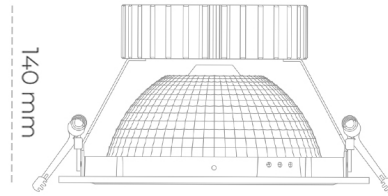

DOWNLIGHT SHERIFF Z 935 23W 55° BLACK HI EFFICIENT ON/OFF

Article number: N206-K0002-BB935-H8-###-ZC02_600-##-###

| | |
|----------------------|-----------------------|
| LED | COB |
| Light colour | 3500 [K] HI EFFICIENT |
| CRI | 90 |
| Led chip flux | 3624 [lm] |
| Luminous flux | 2899 [lm] |
| System power | 23 [W] |
| Luminaire Efficiency | 126 [lm/W] |
| Beam angle | 36° |
| Controller | ON/OFF |
| MacAdam | 3 SDCM |

Downlight LED

LED downlight for drop ceiling installation. Aluminium housing. Glass cover included. Available in white, black and grey. Any RAL palette colour available on enquiry. Reflector beam available: 55°. Maximum power is 37W.

LUMINAIRE

| | |
|-----------------------------------|------------------|
| Weight | 1,23 [kg] |
| Protection rating IP , IK , class | IP 20, IK 3, |
| Luminaire colour | BLACK |
| Cover | Glass |
| Operating voltage | 220-240V 50-60Hz |