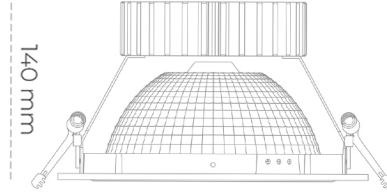

DOWNLIGHT SHERIFF Z 935 23W 55° BLACK HI EFFICIENT ON/OFF

LED	COB
Light colour	3500 [K] HI EFFICIENT
CRI	90
Led chip flux	3624 [lm]
Luminous flux	2899 [lm]
System power	23 [W]
Luminaire Efficiency	126 [lm/W]
Beam angle	36°
Controller	ON/OFF
MacAdam	3 SDCM

Downlight LED

LED downlight for drop ceiling installation. Aluminium housing. Glass cover included. Available in white, black and grey. Any RAL palette colour available on enquiry. Reflector beam available: 55°. Maximum power is 37W.

LUMINAIRE

Weight	1,23 [kg]
Protection rating IP , IK , class	IP 20, IK 3,
Luminaire colour	BLACK
Cover	Glass
Operating voltage	220-240V 50-60Hz

Note: All data are typical values. Tolerance of measurements +/-10% System features may change with product improvements due to technical advances.

OPTIONS

RAL colours on enquiry, Casambi on enquiry, DALI on enquiry, Phase-cut dimming on enquiry.

Generated: 26.06.2024

+48 32 388 80 00

www.cora.pl
cora@cora.pl

Street: Ignatza Hakuby 18
41-914 Bytom, Polska