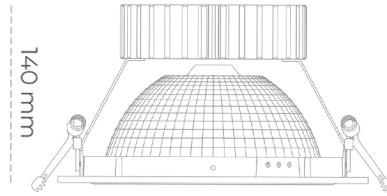

DOWNLIGHT SHERIFF Z 930 23W 55° BLACK HI EFFICIENT ON/OFF

Article number: N206-K0002-BB930-H8-###-ZC02_600-##-###

LED	COB
Light colour	3000 [K] HI EFFICIENT
CRI	90
Led chip flux	3787 [lm]
Luminous flux	3029 [lm]
System power	23 [W]
Luminaire Efficiency	132 [lm/W]
Beam angle	ON/OFF
Controller	3 SDCM
MacAdam	

Downlight LED

LED downlight for drop ceiling installation. Aluminium housing. Glass cover included. Available in white, black and grey. Any RAL palette colour available on enquiry. Reflector beam available: 55°. Maximum power is 37W.

LUMINAIRE

Weight	1,23 [kg]
Protection rating IP , IK , class	IP 20, IK 3,
Luminaire colour	WHITE
Cover	Glass
Operating voltage	220-240V 50-60Hz

Note: All data are typical values. Tolerance of measurements +/-10% System features may change with product improvements due to technical advances.