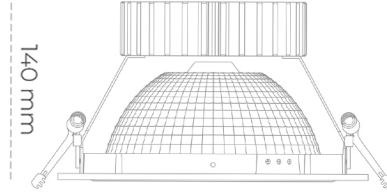

DOWNLIGHT SHERIFF Z 825 37W 55° GREY BREAD ON/OFF

LED	COB
Light colour	2500 [K] BREAD
CRI	80
Led chip flux	4299 [lm]
Luminous flux	3439 [lm]
System power	37 [W]
Luminaire Efficiency	93 [lm/W]
Beam angle	ON/OFF
Controller	3 SDCM
MacAdam	

Downlight LED

LED downlight for drop ceiling installation. Aluminium housing. Glass cover included. Available in white, black and grey. Any RAL palette colour available on enquiry. Reflector beam available: 55°. Maximum power is 37W.

LUMINAIRE

Weight	1,23 [kg]
Protection rating IP , IK , class	IP 20, IK 3,
Luminaire colour	BLACK
Cover	Glass
Operating voltage	220-240V 50-60Hz

Note: All data are typical values. Tolerance of measurements +/-10% System features may change with product improvements due to technical advances.

OPTIONS

RAL colours on enquiry, Casambi on enquiry, DALI on enquiry, Phase-cut dimming on enquiry.

Generated: 17.09.2024

+48 32 388 80 00

www.cora.pl
cora@cora.pl

Street: Ignatza Hakuby 18
41-914 Bytom, Polska