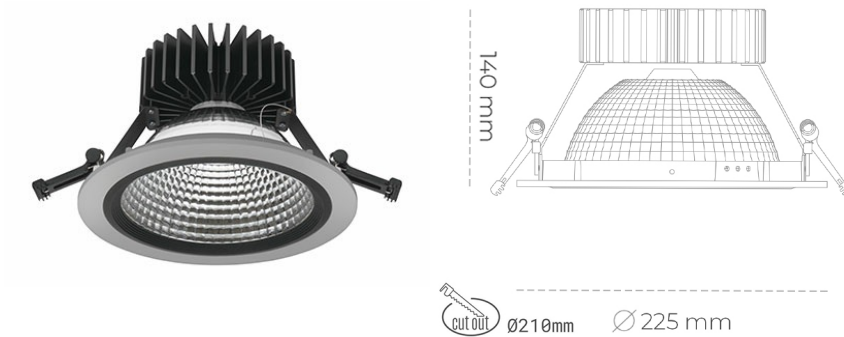

DOWNLIGHT SHERIFF Z 825 35W 55° GREY BREAD ON/OFF

Article number: N206-K0001-VF825-H8-###-ZC03_900-##-###

LED	COB
Light colour	2500 [K] BREAD
CRI	80
Led chip flux	4073 [lm]
Luminous flux	3258 [lm]
System power	35 [W]
Luminaire Efficiency	93 [lm/W]
Beam angle	36°
Controller	ON/OFF
MacAdam	3 SDCM

Downlight LED

LED downlight for drop ceiling installation. Aluminium housing. Glass cover included. Available in white, black and grey. Any RAL palette colour available on enquiry. Reflector beam available: 55°. Maximum power is 37W.

LUMINAIRE

Weight	1,23 [kg]
Protection rating IP , IK , class	IP 20, IK 3,
Luminaire colour	GREY
Cover	Glass
Operating voltage	220-240V 50-60Hz

Note: All data are typical values. Tolerance of measurements +/-10% System features may change with product improvements due to technical advances.