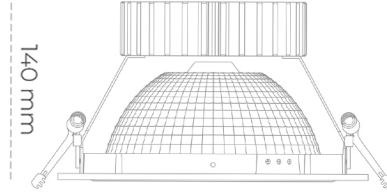

DOWNLIGHT SHERIFF Z 825 27W 55° GREY BREAD ON/OFF

LED	COB
Light colour	2500 [K] BREAD
CRI	80
Led chip flux	3169 [lm]
Luminous flux	2535 [lm]
System power	27 [W]
Luminaire Efficiency	94 [lm/W]
Beam angle	36°
Controller	ON/OFF
MacAdam	3 SDCM

Downlight LED

LED downlight for drop ceiling installation. Aluminium housing. Glass cover included. Available in white, black and grey. Any RAL palette colour available on enquiry. Reflector beam available: 55°. Maximum power is 37W.

LUMINAIRE

Weight	1,23 [kg]
Protection rating IP , IK , class	IP 20, IK 3,
Luminaire colour	GREY
Cover	Glass
Operating voltage	220-240V 50-60Hz

Note: All data are typical values. Tolerance of measurements +/-10% System features may change with product improvements due to technical advances.

OPTIONS

RAL colours on enquiry, Casambi on enquiry, DALI on enquiry, Phase-cut dimming on enquiry.

Generated: 29.06.2024

+48 32 388 80 00

www.cora.pl
cora@cora.pl

Street: Ignatza Hakuby 18
41-914 Bytom, Polska