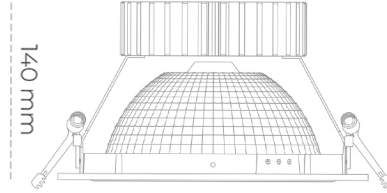

DOWNLIGHT SHERIFF Z 825 25W 55° GREY BREAD ON/OFF

LED	COB
Light colour	2500 [K] BREAD
CRI	80
Led chip flux	3042 [lm]
Luminous flux	2433 [lm]
System power	25 [W]
Luminaire Efficiency	97 [lm/W]
Beam angle	36°
Controller	ON/OFF
MacAdam	3 SDCM

Downlight LED

LED downlight for drop ceiling installation. Aluminium housing. Glass cover included. Available in white, black and grey. Any RAL palette colour available on enquiry. Reflector beam available: 55°. Maximum power is 37W.

LUMINAIRE

Weight	1,23 [kg]
Protection rating IP , IK , class	IP 20, IK 3,
Luminaire colour	GREY
Cover	Glass
Operating voltage	220-240V 50-60Hz

Note: All data are typical values. Tolerance of measurements +/-10% System features may change with product improvements due to technical advances.

OPTIONS

RAL colours on enquiry, Casambi on enquiry, DALI on enquiry, Phase-cut dimming on enquiry.

Generated: 29.06.2024

+48 32 388 80 00

www.cora.pl
cora@cora.pl

Street: Ignatza Hakuby 18
41-914 Bytom, Polska