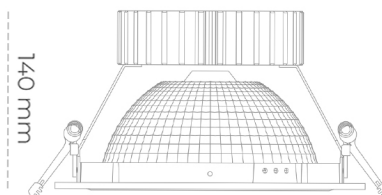

DOWNLIGHT SHERIFF Z 825 21W 55° GREY BREAD ON/OFF

LED	COB
Light colour	2500 [K] BREAD
CRI	80
Led chip flux	2574 [lm]
Luminous flux	2059 [lm]
System power	21 [W]
Luminaire Efficiency	98 [lm/W]
Beam angle	36°
Controller	ON/OFF
MacAdam	3 SDCM

Downlight LED

LED downlight for drop ceiling installation. Aluminium housing. Glass cover included. Available in white, black and grey. Any RAL palette colour available on enquiry. Reflector beam available: 55°. Maximum power is 37W.

LUMINAIRE

Weight	1,23 [kg]
Protection rating IP , IK , class	IP 20, IK 3,
Luminaire colour	GREY
Cover	Glass
Operating voltage	220-240V 50-60Hz

Note: All data are typical values. Tolerance of measurements +/-10% System features may change with product improvements due to technical advances.

OPTIONS

RAL colours on enquiry, Casambi on enquiry, DALI on enquiry, Phase-cut dimming on enquiry.

Generated: 26.06.2024

+48 32 388 80 00

www.cora.pl
cora@cora.pl

Street: Ignatza Hakuby 18
41-914 Bytom, Polska