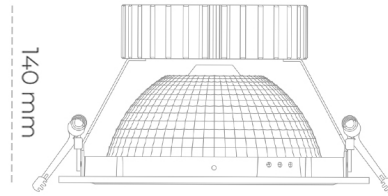

DOWNLIGHT SHERIFF Z 820 35W 55° GREY MEAT PINK ON/OFF

Article number: N206-K0001-VE820-H8-###-ZC03_900-##-###

LED	COB
Light colour	2000 [K] MEAT PINK
CRI	80
Led chip flux	2807 [lm]
Luminous flux	2245 [lm]
System power	35 [W]
Luminaire Efficiency	64 [lm/W]
Beam angle	36°
Controller	ON/OFF
MacAdam	3 SDCM

Downlight LED

LED downlight for drop ceiling installation. Aluminium housing. Glass cover included. Available in white, black and grey. Any RAL palette colour available on enquiry. Reflector beam available: 55°. Maximum power is 37W.

LUMINAIRE

Weight	1,23 [kg]
Protection rating IP , IK , class	IP 20, IK 3,
Luminaire colour	GREY
Cover	Glass
Operating voltage	220-240V 50-60Hz

Note: All data are typical values. Tolerance of measurements +/-10% System features may change with product improvements due to technical advances.