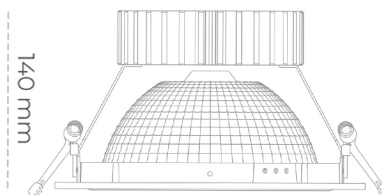

DOWNLIGHT SHERIFF Z 940 35W 55° GREY | ON/OFF

LED	COB
Light colour	4000 [K] |
CRI	90
Led chip flux	4350 [lm]
Luminous flux	3480 [lm]
System power	35 [W]
Luminaire Efficiency	99 [lm/W]
Beam angle	ON/OFF
Controller	3 SDCM
MacAdam	

Downlight LED

LED downlight for drop ceiling installation. Aluminium housing. Glass cover included. Available in white, black and grey. Any RAL palette colour available on enquiry. Reflector beam available: 55°. Maximum power is 37W.

LUMINAIRE

Weight	1,23 [kg]
Protection rating IP , IK , class	IP 20, IK 3,
Luminaire colour	BLACK
Cover	Glass
Operating voltage	220-240V 50-60Hz

Note: All data are typical values. Tolerance of measurements +/-10% System features may change with product improvements due to technical advances.

OPTIONS

RAL colours on enquiry, Casambi on enquiry, DALI on enquiry, Phase-cut dimming on enquiry.

Generated: 17.09.2024

+48 32 388 80 00

www.cora.pl
cora@cora.pl

Street: Ignatza Hakuby 18
41-914 Bytom, Polska