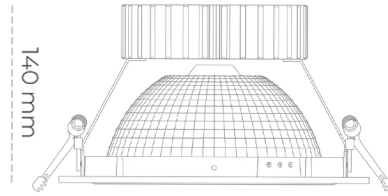

DOWNLIGHT SHERIFF Z 940 31W 55° GREY | ON/OFF

Article number: N206-K0001-RF940-H8-###-ZC03_800-##-###

LED	COB
Light colour	4000 [K]
CRI	90
Led chip flux	3866 [lm]
Luminous flux	3092 [lm]
System power	31 [W]
Luminaire Efficiency	100 [lm/W]
Beam angle	36°
Controller	ON/OFF
MacAdam	3 SDCM

Downlight LED

LED downlight for drop ceiling installation. Aluminium housing. Glass cover included. Available in white, black and grey. Any RAL palette colour available on enquiry. Reflector beam available: 55°. Maximum power is 37W.

LUMINAIRE

Weight	1,23 [kg]
Protection rating IP , IK , class	IP 20, IK 3,
Luminaire colour	GREY
Cover	Glass
Operating voltage	220-240V 50-60Hz

Note: All data are typical values. Tolerance of measurements +/-10% System features may change with product improvements due to technical advances.