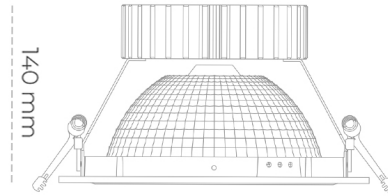

DOWNLIGHT SHERIFF Z 940 10W 55° GREY | ON/OFF

Article number: N206-K0001-RF940-H8-###-ZC01_250-##-###

LED	COB
Light colour	4000 [K]
CRI	90
Led chip flux	1208 [lm]
Luminous flux	966 [lm]
System power	10 [W]
Luminaire Efficiency	97 [lm/W]
Beam angle	36°
Controller	ON/OFF
MacAdam	3 SDCM

Downlight LED

LED downlight for drop ceiling installation. Aluminium housing. Glass cover included. Available in white, black and grey. Any RAL palette colour available on enquiry. Reflector beam available: 55°. Maximum power is 37W.

LUMINAIRE

Weight	1,23 [kg]
Protection rating IP , IK , class	IP 20, IK 3,
Luminaire colour	GREY
Cover	Glass
Operating voltage	220-240V 50-60Hz

Note: All data are typical values. Tolerance of measurements +/-10% System features may change with product improvements due to technical advances.