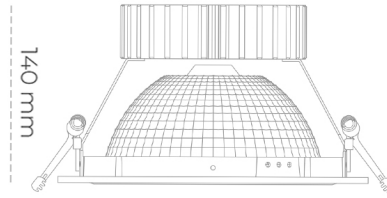

DOWNLIGHT SHERIFF Z 930 35W 55° GREY | ON/OFF

Article number: N206-K0001-RF930-H8-###-ZC03_900-##-###

LED	COB
Light colour	3000 [K]
CRI	90
Led chip flux	4150 [lm]
Luminous flux	3320 [lm]
System power	35 [W]
Luminaire Efficiency	95 [lm/W]
Beam angle	36°
Controller	ON/OFF
MacAdam	3 SDCM

Downlight LED

LED downlight for drop ceiling installation. Aluminium housing. Glass cover included. Available in white, black and grey. Any RAL palette colour available on enquiry. Reflector beam available: 55°. Maximum power is 37W.

LUMINAIRE

Weight	1,23 [kg]
Protection rating IP , IK , class	IP 20, IK 3,
Luminaire colour	GREY
Cover	Glass
Operating voltage	220-240V 50-60Hz

Note: All data are typical values. Tolerance of measurements +/-10% System features may change with product improvements due to technical advances.