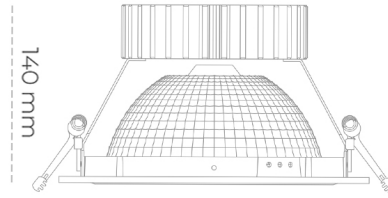

DOWNLIGHT SHERIFF Z 930 10W 55° GREY | ON/OFF

Article number: N206-K0001-RF930-H8-###-ZC01_250-##-###

LED	COB
Light colour	3000 [K]
CRI	90
Led chip flux	1152 [lm]
Luminous flux	921 [lm]
System power	10 [W]
Luminaire Efficiency	92 [lm/W]
Beam angle	36°
Controller	ON/OFF
MacAdam	3 SDCM

Downlight LED

LED downlight for drop ceiling installation. Aluminium housing. Glass cover included. Available in white, black and grey. Any RAL palette colour available on enquiry. Reflector beam available: 55°. Maximum power is 37W.

LUMINAIRE

Weight	1,23 [kg]
Protection rating IP , IK , class	IP 20, IK 3,
Luminaire colour	GREY
Cover	Glass
Operating voltage	220-240V 50-60Hz

Note: All data are typical values. Tolerance of measurements +/-10% System features may change with product improvements due to technical advances.