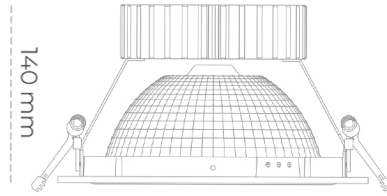

## DOWNLIGHT SHERIFF Z 927 19W 55° GREY | ON/OFF

Article number: N206-K0001-RF927-H8-###-ZC01\_500-##-###

LED	COB
Light colour	2700 [K]
CRI	80
Led chip flux	2222 [lm]
Luminous flux	1777 [lm]
System power	19 [W]
Luminaire Efficiency	94 [lm/W]
Beam angle	36°
Controller	ON/OFF
MacAdam	3 SDCM

### Downlight LED

LED downlight for drop ceiling installation. Aluminium housing. Glass cover included. Available in white, black and grey. Any RAL palette colour available on enquiry. Reflector beam available: 55°. Maximum power is 37W.

### LUMINAIRE

Weight	1,23 [kg]
Protection rating IP , IK , class	IP 20, IK 3,
Luminaire colour	GREY
Cover	Glass
Operating voltage	220-240V 50-60Hz

Note: All data are typical values. Tolerance of measurements +/-10% System features may change with product improvements due to technical advances.