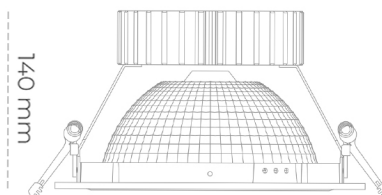

DOWNLIGHT SHERIFF Z 840 27W 55° GREY | ON/OFF

LED	COB
Light colour	4000 [K] |
CRI	80
Led chip flux	3974 [lm]
Luminous flux	3179 [lm]
System power	27 [W]
Luminaire Efficiency	118 [lm/W]
Beam angle	36°
Controller	ON/OFF
MacAdam	3 SDCM

Downlight LED

LED downlight for drop ceiling installation. Aluminium housing. Glass cover included. Available in white, black and grey. Any RAL palette colour available on enquiry. Reflector beam available: 55°. Maximum power is 37W.

LUMINAIRE

Weight	1,23 [kg]
Protection rating IP , IK , class	IP 20, IK 3,
Luminaire colour	GREY
Cover	Glass
Operating voltage	220-240V 50-60Hz

Note: All data are typical values. Tolerance of measurements +/-10% System features may change with product improvements due to technical advances.

OPTIONS

RAL colours on enquiry, Casambi on enquiry, DALI on enquiry, Phase-cut dimming on enquiry.

Generated: 16.07.2024

+48 32 388 80 00

www.cora.pl
cora@cora.pl

Street: Ignatza Hakuby 18
41-914 Bytom, Polska