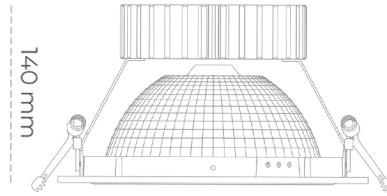

DOWNLIGHT SHERIFF Z 840 25W 55° GREY | ON/OFF

Article number: N206-K0001-RF840-H8-###-ZC02_650-##-###

LED	COB
Light colour	4000 [K]
CRI	80
Led chip flux	3690 [lm]
Luminous flux	2952 [lm]
System power	25 [W]
Luminaire Efficiency	118 [lm/W]
Beam angle	36°
Controller	ON/OFF
MacAdam	3 SDCM

Downlight LED

LED downlight for drop ceiling installation. Aluminium housing. Glass cover included. Available in white, black and grey. Any RAL palette colour available on enquiry. Reflector beam available: 55°. Maximum power is 37W.

LUMINAIRE

Weight	1,23 [kg]
Protection rating IP , IK , class	IP 20, IK 3,
Luminaire colour	GREY
Cover	Glass
Operating voltage	220-240V 50-60Hz

Note: All data are typical values. Tolerance of measurements +/-10% System features may change with product improvements due to technical advances.