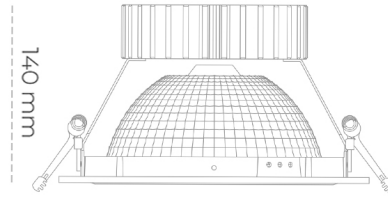

DOWNLIGHT SHERIFF Z 835 27W 55° GREY | ON/OFF

Article number: N206-K0001-RF835-H8-###-ZC02_700-##-###

LED	COB
Light colour	3500 [K]
CRI	80
Led chip flux	3896 [lm]
Luminous flux	3116 [lm]
System power	27 [W]
Luminaire Efficiency	115 [lm/W]
Beam angle	36°
Controller	ON/OFF
MacAdam	3 SDCM

Downlight LED

LED downlight for drop ceiling installation. Aluminium housing. Glass cover included. Available in white, black and grey. Any RAL palette colour available on enquiry. Reflector beam available: 55°. Maximum power is 37W.

LUMINAIRE

Weight	1,23 [kg]
Protection rating IP , IK , class	IP 20, IK 3,
Luminaire colour	GREY
Cover	Glass
Operating voltage	220-240V 50-60Hz

Note: All data are typical values. Tolerance of measurements +/-10% System features may change with product improvements due to technical advances.