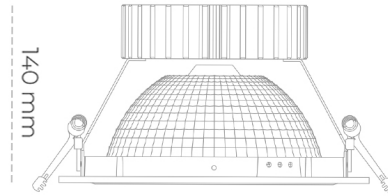

DOWNLIGHT SHERIFF Z 835 23W 55° GREY | ON/OFF

Article number: N206-K0001-RF835-H8-###-ZC02_600-##-###

LED	COB
Light colour	3500 [K]
CRI	80
Led chip flux	3340 [lm]
Luminous flux	2672 [lm]
System power	23 [W]
Luminaire Efficiency	116 [lm/W]
Beam angle	36°
Controller	ON/OFF
MacAdam	3 SDCM

Downlight LED

LED downlight for drop ceiling installation. Aluminium housing. Glass cover included. Available in white, black and grey. Any RAL palette colour available on enquiry. Reflector beam available: 55°. Maximum power is 37W.

LUMINAIRE

Weight	1,23 [kg]
Protection rating IP , IK , class	IP 20, IK 3,
Luminaire colour	GREY
Cover	Glass
Operating voltage	220-240V 50-60Hz

Note: All data are typical values. Tolerance of measurements +/-10% System features may change with product improvements due to technical advances.