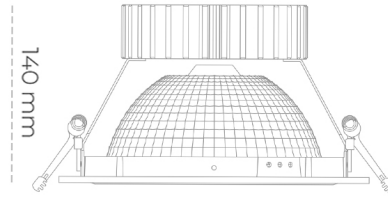

DOWNLIGHT SHERIFF Z 835 14W 55° GREY | ON/OFF

Article number: N206-K0001-RF835-H8-###-ZC01_350-##-###

| | |
|----------------------|------------|
| LED | COB |
| Light colour | 3500 [K] |
| CRI | 80 |
| Led chip flux | 1948 [lm] |
| Luminous flux | 1558 [lm] |
| System power | 14 [W] |
| Luminaire Efficiency | 111 [lm/W] |
| Beam angle | 36° |
| Controller | ON/OFF |
| MacAdam | 3 SDCM |

Downlight LED

LED downlight for drop ceiling installation. Aluminium housing. Glass cover included. Available in white, black and grey. Any RAL palette colour available on enquiry. Reflector beam available: 55°. Maximum power is 37W.

LUMINAIRE

| | |
|-----------------------------------|------------------|
| Weight | 1,23 [kg] |
| Protection rating IP , IK , class | IP 20, IK 3, |
| Luminaire colour | GREY |
| Cover | Glass |
| Operating voltage | 220-240V 50-60Hz |