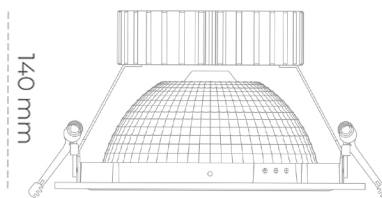

DOWNLIGHT SHERIFF Z 830 21W 55° GREY | ON/OFF

LED	COB
Light colour	3000 [K] |
CRI	80
Led chip flux	2994 [lm]
Luminous flux	2395 [lm]
System power	21 [W]
Luminaire Efficiency	114 [lm/W]
Beam angle	36°
Controller	ON/OFF
MacAdam	3 SDCM

Downlight LED

LED downlight for drop ceiling installation. Aluminium housing. Glass cover included. Available in white, black and grey. Any RAL palette colour available on enquiry. Reflector beam available: 55°. Maximum power is 37W.

LUMINAIRE

Weight	1,23 [kg]
Protection rating IP , IK , class	IP 20, IK 3,
Luminaire colour	GREY
Cover	Glass
Operating voltage	220-240V 50-60Hz

Note: All data are typical values. Tolerance of measurements +/-10% System features may change with product improvements due to technical advances.

OPTIONS

RAL colours on enquiry, Casambi on enquiry, DALI on enquiry, Phase-cut dimming on enquiry.

Generated: 26.06.2024

+48 32 388 80 00

www.cora.pl
cora@cora.pl

Street: Ignatza Hakuby 18
41-914 Bytom, Polska