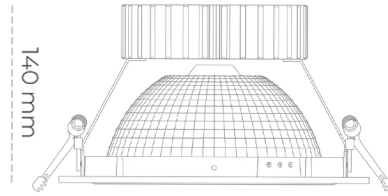

DOWNLIGHT SHERIFF Z 827 25W 55° GREY | ON/OFF

Article number: N206-K0001-RF827-H8-###-ZC02_650-##-###

LED	COB
Light colour	2700 [K]
CRI	80
Led chip flux	3502 [lm]
Luminous flux	2801 [lm]
System power	25 [W]
Luminaire Efficiency	112 [lm/W]
Beam angle	36°
Controller	ON/OFF
MacAdam	3 SDCM

Downlight LED

LED downlight for drop ceiling installation. Aluminium housing. Glass cover included. Available in white, black and grey. Any RAL palette colour available on enquiry. Reflector beam available: 55°. Maximum power is 37W.

LUMINAIRE

Weight	1,23 [kg]
Protection rating IP , IK , class	IP 20, IK 3,
Luminaire colour	GREY
Cover	Glass
Operating voltage	220-240V 50-60Hz

Note: All data are typical values. Tolerance of measurements +/-10% System features may change with product improvements due to technical advances.