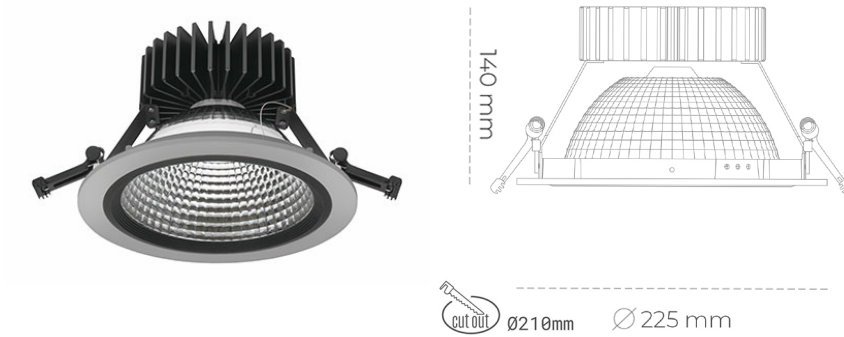

SHERIFF Z FAMILY

LED	COB
Light colour	2700 [K] |
CRI	80
Led chip flux	895-5811 [lm]
Luminous flux	#ARG! [lm]
System power	10-37 [W]
Luminaire Efficiency	72-151 [lm/W]
Beam angle	ON/OFF
Controller	3 SDCM
MacAdam	

Downlight LED

LED downlight for drop ceiling installation. Aluminium housing. Glass cover included. Available in white, black and grey. Any RAL palette colour available on enquiry. Reflector beam available: 55°. Maximum power is 37W.

LUMINAIRE

Weight	1,23 [kg]
Protection rating IP , IK , class	IP 20, IK 3,
Luminaire colour	GREY
Cover	Glass
Operating voltage	220-240V 50-60Hz

Note: All data are typical values. Tolerance of measurements +/-10% System features may change with product improvements due to technical advances.

OPTIONS

RAL colours on enquiry, Casambi on enquiry, DALI on enquiry, Phase-cut dimming on enquiry.

Generated: 14.08.2024

+48 32 388 80 00

www.cora.pl
cora@cora.pl

Street: Ignatza Hakuby 18
41-914 Bytom, Polska