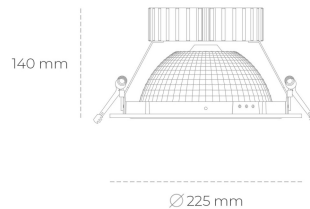

DOWNLIGHT SHERIFF Z 940 35W 55° GREY PREMIUM WHITE ON/OFF

Article number: N206-K0001-PW940-HA-###-ZC03_900-##-###

LED	COB
Light colour	4000 [K] PREMIUM WHITE
CRI	
Led chip flux	90
Luminous flux	4545 [lm]
System power	3636 [lm]
Luminaire Efficiency	35 [W]
Beam angle	104 [lm/W]
Controller	36°
MacAdam	ON/OFF
	3 SDCM

Downlight LED

LED downlight for drop ceiling installation. Aluminium housing. Glass cover included. Available in white, black and grey. Any RAL palette colour available on enquiry. Reflector beam available: 55°. Maximum power is 37W.

LUMINAIRE

Weight	1.23 [kg]
Protection rating IP , IK , class	IP 20, IK 3,
Luminaire colour	GREY
Cover	Glass
Operating voltage	220-240V 50-60Hz

Note: All data are typical values. Tolerance of measurements +/-10%
System features may change with product improvements due to technical advances.