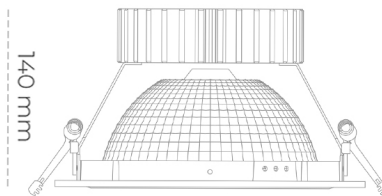

DOWNLIGHT SHERIFF Z 940 31W 55° GREY PREMIUM WHITE ON/OFF

LED	COB
Light colour	4000 [K] PREMIUM WHITE
CRI	90
Led chip flux	4097 [lm]
Luminous flux	3277 [lm]
System power	31 [W]
Luminaire Efficiency	106 [lm/W]
Beam angle	36°
Controller	ON/OFF
MacAdam	3 SDCM

Downlight LED

LED downlight for drop ceiling installation. Aluminium housing. Glass cover included. Available in white, black and grey. Any RAL palette colour available on enquiry. Reflector beam available: 55°. Maximum power is 37W.

LUMINAIRE

Weight	1,23 [kg]
Protection rating IP , IK , class	IP 20, IK 3,
Luminaire colour	GREY
Cover	Glass
Operating voltage	220-240V 50-60Hz

Note: All data are typical values. Tolerance of measurements +/-10% System features may change with product improvements due to technical advances.

OPTIONS

RAL colours on enquiry, Casambi on enquiry, DALI on enquiry, Phase-cut dimming on enquiry.

Generated: 26.06.2024

+48 32 388 80 00

www.cora.pl
cora@cora.pl

Street: Ignatza Hakuby 18
41-914 Bytom, Polska