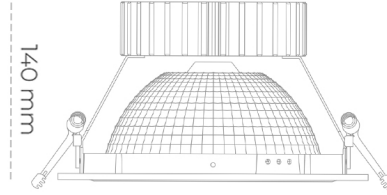

DOWNLIGHT SHERIFF Z 940 27W 55° GREY PREMIUM WHITE ON/OFF

LED	COB
Light colour	4000 [K] PREMIUM WHITE
CRI	90
Led chip flux	3634 [lm]
Luminous flux	2907 [lm]
System power	27 [W]
Luminaire Efficiency	108 [lm/W]
Beam angle	36°
Controller	ON/OFF
MacAdam	3 SDCM

Downlight LED

LED downlight for drop ceiling installation. Aluminium housing. Glass cover included. Available in white, black and grey. Any RAL palette colour available on enquiry. Reflector beam available: 55°. Maximum power is 37W.

LUMINAIRE

Weight	1,23 [kg]
Protection rating IP , IK , class	IP 20, IK 3,
Luminaire colour	GREY
Cover	Glass
Operating voltage	220-240V 50-60Hz

Note: All data are typical values. Tolerance of measurements +/-10% System features may change with product improvements due to technical advances.

OPTIONS

RAL colours on enquiry, Casambi on enquiry, DALI on enquiry, Phase-cut dimming on enquiry.

Generated: 14.08.2024

+48 32 388 80 00

www.cora.pl
cora@cora.pl

Street: Ignatza Hakuby 18
41-914 Bytom, Polska