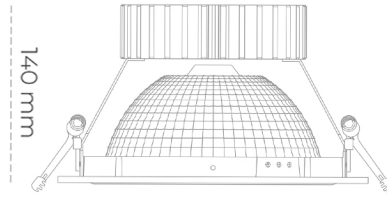

DOWNLIGHT SHERIFF Z 930 27W 55° GREY PREMIUM COLOR ON/OFF

Article number: N206-K0001-PC930-HA-###-ZC02_700-##-###

LED	COB
Light colour	3000 [K] PREMIUM COLOR
CRI	90
Led chip flux	2960 [lm]
Luminous flux	2368 [lm]
System power	27 [W]
Luminaire Efficiency	88 [lm/W]
Beam angle	ON/OFF
Controller	3 SDCM
MacAdam	

Downlight LED

LED downlight for drop ceiling installation. Aluminium housing. Glass cover included. Available in white, black and grey. Any RAL palette colour available on enquiry. Reflector beam available: 55°. Maximum power is 37W.

LUMINAIRE

Weight	1,23 [kg]
Protection rating IP , IK , class	IP 20, IK 3,
Luminaire colour	BLACK
Cover	Glass
Operating voltage	220-240V 50-60Hz

Note: All data are typical values. Tolerance of measurements +/-10% System features may change with product improvements due to technical advances.