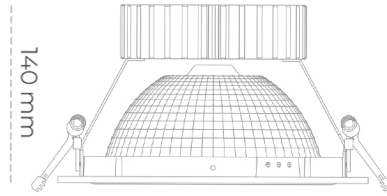

DOWNLIGHT SHERIFF Z 930 11W 55° GREY PREMIUM COLOR ON/OFF

Article number: N206-K0001-PC930-HA-###-ZC01_250-##-###

LED	COB
Light colour	3000 [K] PREMIUM COLOR
CRI	90
Led chip flux	1145 [lm]
Luminous flux	916 [lm]
System power	11 [W]
Luminaire Efficiency	83 [lm/W]
Beam angle	36°
Controller	ON/OFF
MacAdam	3 SDCM

Downlight LED

LED downlight for drop ceiling installation. Aluminium housing. Glass cover included. Available in white, black and grey. Any RAL palette colour available on enquiry. Reflector beam available: 55°. Maximum power is 37W.

LUMINAIRE

Weight	1,23 [kg]
Protection rating IP , IK , class	IP 20, IK 3,
Luminaire colour	GREY
Cover	Glass
Operating voltage	220-240V 50-60Hz

Note: All data are typical values. Tolerance of measurements +/-10% System features may change with product improvements due to technical advances.