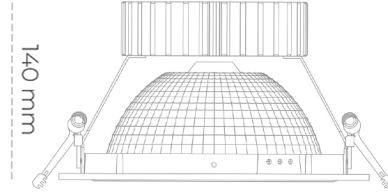

DOWNLIGHT SHERIFF Z 930 14W 55° GREY CRI97 ON/OFF

LED	COB
Light colour	3000 [K] CRI97
CRI	90
Led chip flux	1575 [lm]
Luminous flux	1260 [lm]
System power	14 [W]
Luminaire Efficiency	90 [lm/W]
Beam angle	36°
Controller	ON/OFF
MacAdam	3 SDCM

Downlight LED

LED downlight for drop ceiling installation. Aluminium housing. Glass cover included. Available in white, black and grey. Any RAL palette colour available on enquiry. Reflector beam available: 55°. Maximum power is 37W.

LUMINAIRE

Weight	1,23 [kg]
Protection rating IP , IK , class	IP 20, IK 3,
Luminaire colour	GREY
Cover	Glass
Operating voltage	220-240V 50-60Hz

Note: All data are typical values. Tolerance of measurements +/-10% System features may change with product improvements due to technical advances.

OPTIONS

RAL colours on enquiry, Casambi on enquiry, DALI on enquiry, Phase-cut dimming on enquiry.

Generated: 16.07.2024

+48 32 388 80 00

www.cora.pl
cora@cora.pl

Street: Ignatza Hakuby 18
41-914 Bytom, Polska