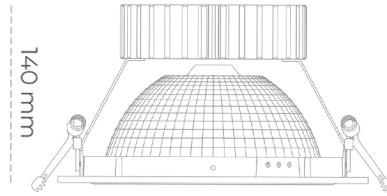

DOWNLIGHT SHERIFF Z 935 37W 55° GREY PREMIUM WHITE ON/OFF

LED	COB
Light colour	3500 [K] PREMIUM WHITE
CRI	90
Led chip flux	4038 [lm]
Luminous flux	3230 [lm]
System power	37 [W]
Luminaire Efficiency	87 [lm/W]
Beam angle	ON/OFF
Controller	3 SDCM
MacAdam	

Downlight LED

LED downlight for drop ceiling installation. Aluminium housing. Glass cover included. Available in white, black and grey. Any RAL palette colour available on enquiry. Reflector beam available: 55°. Maximum power is 37W.

LUMINAIRE

Weight	1,23 [kg]
Protection rating IP , IK , class	IP 20, IK 3,
Luminaire colour	BLACK
Cover	Glass
Operating voltage	220-240V 50-60Hz

Note: All data are typical values. Tolerance of measurements +/-10% System features may change with product improvements due to technical advances.

OPTIONS

RAL colours on enquiry, Casambi on enquiry, DALI on enquiry, Phase-cut dimming on enquiry.

Generated: 17.09.2024

+48 32 388 80 00

www.cora.pl
cora@cora.pl

Street: Ignatza Hakuby 18
41-914 Bytom, Polska