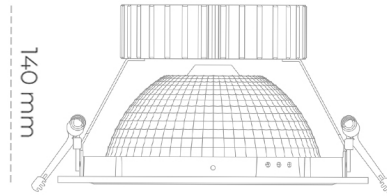

DOWNLIGHT SHERIFF Z 935 27W 55° GREY PREMIUM WHITE ON/OFF

Article number: N206-K0001-HE935-HA-###-ZC02_700-##-###

LED	COB
Light colour	3500 [K] PREMIUM WHITE
CRI	90
Led chip flux	4038 [lm]
Luminous flux	3230 [lm]
System power	27 [W]
Luminaire Efficiency	120 [lm/W]
Beam angle	ON/OFF
Controller	3 SDCM
MacAdam	

Downlight LED

LED downlight for drop ceiling installation. Aluminium housing. Glass cover included. Available in white, black and grey. Any RAL palette colour available on enquiry. Reflector beam available: 55°. Maximum power is 37W.

LUMINAIRE

Weight	1,23 [kg]
Protection rating IP , IK , class	IP 20, IK 3,
Luminaire colour	BLACK
Cover	Glass
Operating voltage	220-240V 50-60Hz

Note: All data are typical values. Tolerance of measurements +/-10% System features may change with product improvements due to technical advances.