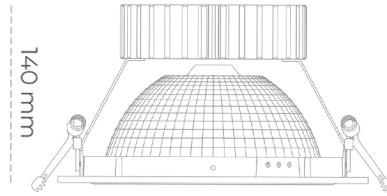

DOWNLIGHT SHERIFF Z 935 25W 55° GREY PREMIUM WHITE ON/OFF

Article number: N206-K0001-HE935-HA-###-ZC02_650-##-###

LED	COB
Light colour	3500 [K] PREMIUM WHITE
CRI	90
Led chip flux	3777 [lm]
Luminous flux	3021 [lm]
System power	25 [W]
Luminaire Efficiency	121 [lm/W]
Beam angle	ON/OFF
Controller	3 SDCM
MacAdam	

Downlight LED

LED downlight for drop ceiling installation. Aluminium housing. Glass cover included. Available in white, black and grey. Any RAL palette colour available on enquiry. Reflector beam available: 55°. Maximum power is 37W.

LUMINAIRE

Weight	1,23 [kg]
Protection rating IP , IK , class	IP 20, IK 3,
Luminaire colour	BLACK
Cover	Glass
Operating voltage	220-240V 50-60Hz

Note: All data are typical values. Tolerance of measurements +/-10% System features may change with product improvements due to technical advances.