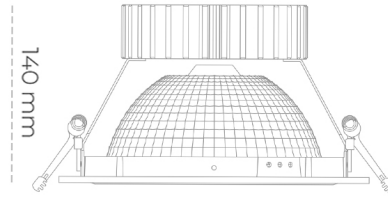

# DOWNLIGHT SHERIFF Z 935 20W 55° GREY PREMIUM WHITE ON/OFF

Article number: N206-K0001-HE935-HA-###-ZC01\_500-##-###

LED	COB
Light colour	3500 [K] PREMIUM WHITE
CRI	90
Led chip flux	2973 [lm]
Luminous flux	2378 [lm]
System power	20 [W]
Luminaire Efficiency	119 [lm/W]
Beam angle	36°
Controller	ON/OFF
MacAdam	3 SDCM

### Downlight LED

LED downlight for drop ceiling installation. Aluminium housing. Glass cover included. Available in white, black and grey. Any RAL palette colour available on enquiry. Reflector beam available: 55°. Maximum power is 37W.

### LUMINAIRE

Weight	1,23 [kg]
Protection rating IP , IK , class	IP 20, IK 3,
Luminaire colour	GREY
Cover	Glass
Operating voltage	220-240V 50-60Hz

Note: All data are typical values. Tolerance of measurements +/-10% System features may change with product improvements due to technical advances.