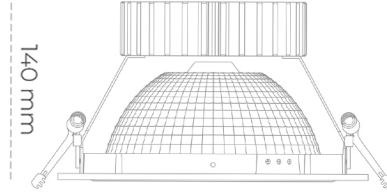

DOWNLIGHT SHERIFF Z 935 20W 55° GREY PREMIUM WHITE ON/OFF

LED	COB
Light colour	3500 [K] PREMIUM WHITE
CRI	90
Led chip flux	2973 [lm]
Luminous flux	2378 [lm]
System power	20 [W]
Luminaire Efficiency	119 [lm/W]
Beam angle	36°
Controller	ON/OFF
MacAdam	3 SDCM

Downlight LED

LED downlight for drop ceiling installation. Aluminium housing. Glass cover included. Available in white, black and grey. Any RAL palette colour available on enquiry. Reflector beam available: 55°. Maximum power is 37W.

LUMINAIRE

Weight	1,23 [kg]
Protection rating IP , IK , class	IP 20, IK 3,
Luminaire colour	GREY
Cover	Glass
Operating voltage	220-240V 50-60Hz

Note: All data are typical values. Tolerance of measurements +/-10% System features may change with product improvements due to technical advances.

OPTIONS

RAL colours on enquiry, Casambi on enquiry, DALI on enquiry, Phase-cut dimming on enquiry.

Generated: 26.06.2024

+48 32 388 80 00

www.cora.pl
cora@cora.pl

Street: Ignatza Hakuby 18
41-914 Bytom, Polska