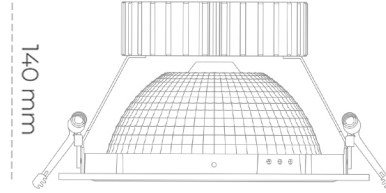

DOWNLIGHT SHERIFF Z 930 14W 55° GREY PREMIUM WHITE ON/OFF

LED	COB
Light colour	3000 [K] PREMIUM WHITE
CRI	90
Led chip flux	2064 [lm]
Luminous flux	1651 [lm]
System power	14 [W]
Luminaire Efficiency	118 [lm/W]
Beam angle	36°
Controller	ON/OFF
MacAdam	3 SDCM

Downlight LED

LED downlight for drop ceiling installation. Aluminium housing. Glass cover included. Available in white, black and grey. Any RAL palette colour available on enquiry. Reflector beam available: 55°. Maximum power is 37W.

LUMINAIRE

Weight	1,23 [kg]
Protection rating IP , IK , class	IP 20, IK 3,
Luminaire colour	GREY
Cover	Glass
Operating voltage	220-240V 50-60Hz

Note: All data are typical values. Tolerance of measurements +/-10% System features may change with product improvements due to technical advances.

OPTIONS

RAL colours on enquiry, Casambi on enquiry, DALI on enquiry, Phase-cut dimming on enquiry.

Generated: 16.07.2024

+48 32 388 80 00

www.cora.pl
cora@cora.pl

Street: Ignatza Hakuby 18
41-914 Bytom, Polska