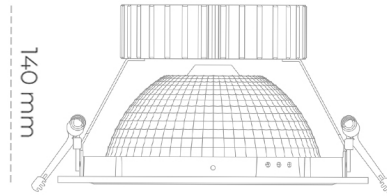

DOWNLIGHT SHERIFF Z 957 37W 55° GREY SPECIAL ON/OFF

Article number: N206-K0001-CC957-H8-###-ZC03_950-##-###

LED	COB
Light colour	5700 [K] SPECIAL
CRI	90
Led chip flux	4590 [lm]
Luminous flux	3672 [lm]
System power	37 [W]
Luminaire Efficiency	99 [lm/W]
Beam angle	36°
Controller	ON/OFF
MacAdam	3 SDCM

Downlight LED

LED downlight for drop ceiling installation. Aluminium housing. Glass cover included. Available in white, black and grey. Any RAL palette colour available on enquiry. Reflector beam available: 55°. Maximum power is 37W.

LUMINAIRE

Weight	1,23 [kg]
Protection rating IP , IK , class	IP 20, IK 3,
Luminaire colour	GREY
Cover	Glass
Operating voltage	220-240V 50-60Hz

Note: All data are typical values. Tolerance of measurements +/-10% System features may change with product improvements due to technical advances.