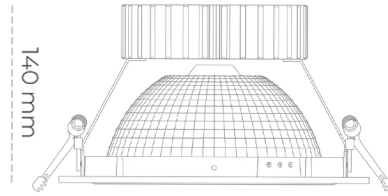

DOWNLIGHT SHERIFF Z 957 23W 55° GREY SPECIAL ON/OFF

LED	COB
Light colour	5700 [K] SPECIAL
CRI	90
Led chip flux	3023 [lm]
Luminous flux	2418 [lm]
System power	23 [W]
Luminaire Efficiency	105 [lm/W]
Beam angle	ON/OFF
Controller	3 SDCM
MacAdam	

Downlight LED

LED downlight for drop ceiling installation. Aluminium housing. Glass cover included. Available in white, black and grey. Any RAL palette colour available on enquiry. Reflector beam available: 55°. Maximum power is 37W.

LUMINAIRE

Weight	1,23 [kg]
Protection rating IP , IK , class	IP 20, IK 3,
Luminaire colour	BLACK
Cover	Glass
Operating voltage	220-240V 50-60Hz

Note: All data are typical values. Tolerance of measurements +/-10% System features may change with product improvements due to technical advances.

OPTIONS

RAL colours on enquiry, Casambi on enquiry, DALI on enquiry, Phase-cut dimming on enquiry.

Generated: 17.09.2024

+48 32 388 80 00

www.cora.pl
cora@cora.pl

Street: Ignatza Hakuby 18
41-914 Bytom, Polska