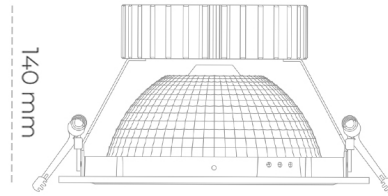

DOWNLIGHT SHERIFF Z 957 21W 55° GREY SPECIAL ON/OFF

Article number: N206-K0001-CC957-H8-###-ZC02_550-##-###

LED	COB
Light colour	5700 [K] SPECIAL
CRI	90
Led chip flux	2788 [lm]
Luminous flux	2230 [lm]
System power	21 [W]
Luminaire Efficiency	106 [lm/W]
Beam angle	36°
Controller	ON/OFF
MacAdam	3 SDCM

Downlight LED

LED downlight for drop ceiling installation. Aluminium housing. Glass cover included. Available in white, black and grey. Any RAL palette colour available on enquiry. Reflector beam available: 55°. Maximum power is 37W.

LUMINAIRE

Weight	1,23 [kg]
Protection rating IP , IK , class	IP 20, IK 3,
Luminaire colour	GREY
Cover	Glass
Operating voltage	220-240V 50-60Hz

Note: All data are typical values. Tolerance of measurements +/-10% System features may change with product improvements due to technical advances.