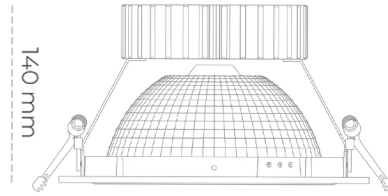

# DOWNLIGHT SHERIFF Z 942 37W 55° GREY MEAT WHITE ON/OFF

Article number: N206-K0001-CC942-H8-###-ZC03\_950-##-###

LED	COB
Light colour	4200 [K] MEAT WHITE
CRI	90
Led chip flux	3539 [lm]
Luminous flux	2831 [lm]
System power	37 [W]
Luminaire Efficiency	77 [lm/W]
Beam angle	36°
Controller	ON/OFF
MacAdam	3 SDCM

### Downlight LED

LED downlight for drop ceiling installation. Aluminium housing. Glass cover included. Available in white, black and grey. Any RAL palette colour available on enquiry. Reflector beam available: 55°. Maximum power is 37W.

### LUMINAIRE

Weight	1,23 [kg]
Protection rating IP , IK , class	IP 20, IK 3,
Luminaire colour	GREY
Cover	Glass
Operating voltage	220-240V 50-60Hz

Note: All data are typical values. Tolerance of measurements +/-10% System features may change with product improvements due to technical advances.