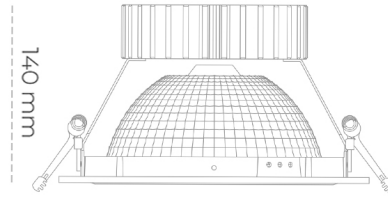

DOWNLIGHT SHERIFF Z 942 31W 55° GREY MEAT WHITE ON/OFF

Article number: N206-K0001-CC942-H8-###-ZC03_800-##-###

LED	COB
Light colour	4200 [K] MEAT WHITE
CRI	90
Led chip flux	3040 [lm]
Luminous flux	2432 [lm]
System power	31 [W]
Luminaire Efficiency	78 [lm/W]
Beam angle	36°
Controller	ON/OFF
MacAdam	3 SDCM

Downlight LED

LED downlight for drop ceiling installation. Aluminium housing. Glass cover included. Available in white, black and grey. Any RAL palette colour available on enquiry. Reflector beam available: 55°. Maximum power is 37W.

LUMINAIRE

Weight	1,23 [kg]
Protection rating IP , IK , class	IP 20, IK 3,
Luminaire colour	GREY
Cover	Glass
Operating voltage	220-240V 50-60Hz

Note: All data are typical values. Tolerance of measurements +/-10% System features may change with product improvements due to technical advances.